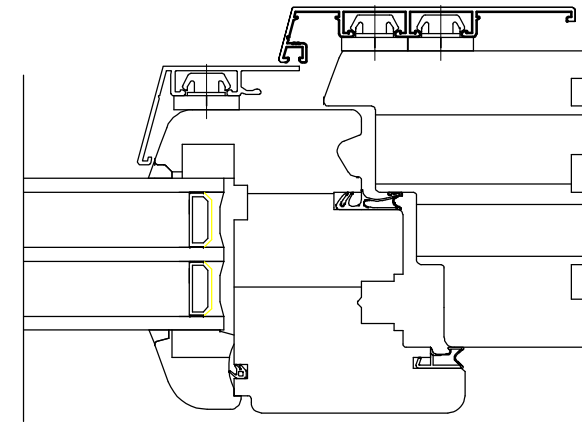

A
A-1 Tilt-Turn Window - Vertical Section

B
A-1 Tilt-Turn Window - Horizontal Section

 EUROPEAN ARCHITECTURAL SUPPLY European Architectural Supply, LLC 109 Todd Pond Rd Lincoln, MA 01773 Tel: (617) 335-9424 Fax: (781) 207-0788	SHEET TITLE Tilt-Turn Window	SHEET No A-1
	PROJECT EAS Technical Library Makrowin 88G2 Windows and Doors Wood with Aluminum Clad	
SCALE Varies	DRAWN BY Majer/Muzila	DATE 05/09/2011