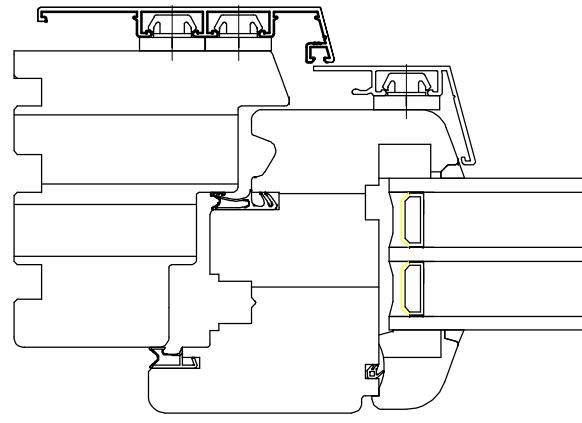

A
A-1 Tilt-Turn Window - Vertical Section

B
A-1 Tilt-Turn Window - Horizontal Section

 EUROPEAN ARCHITECTURAL SUPPLY European Architectural Supply, LLC 109 Todd Pond Rd Lincoln, MA 01773 Tel: (617) 335-9424 Fax: (781) 207-0788	SHEET TITLE Tilt-Turn Window	SHEET No A-1
	PROJECT EAS Technical Library Makrowin 88G2 Windows and Doors Wood with Aluminum Clad	
SCALE Varies	DRAWN BY Majer/Muzila	DATE 05/09/2011